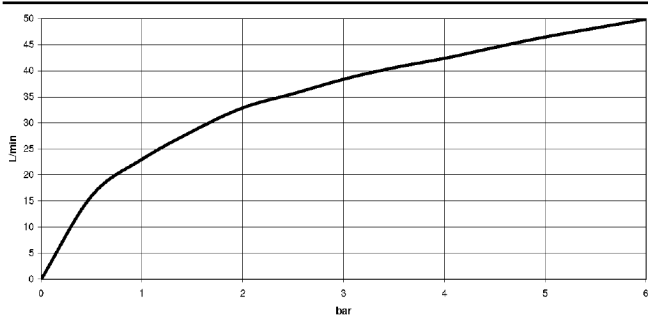

22 900 361

- rosette Ø 60 mm
- porcelain insert HOT

	Chrome	22 900 361-00
	Brushed Platinum	22 900 361-06
	Platinum	22 900 361-08
	Durabass (23kt Gold)	22 900 361-09
	Brushed Durabass (23kt Gold)	22 900 361-28
	Brushed Dark Platinum	22 900 361-99

22 900 361

mm [inches]

Flow rate chart

22 900 361

Parts for other finishes can be found here: [Brushed](#)  
[Platinum](#)